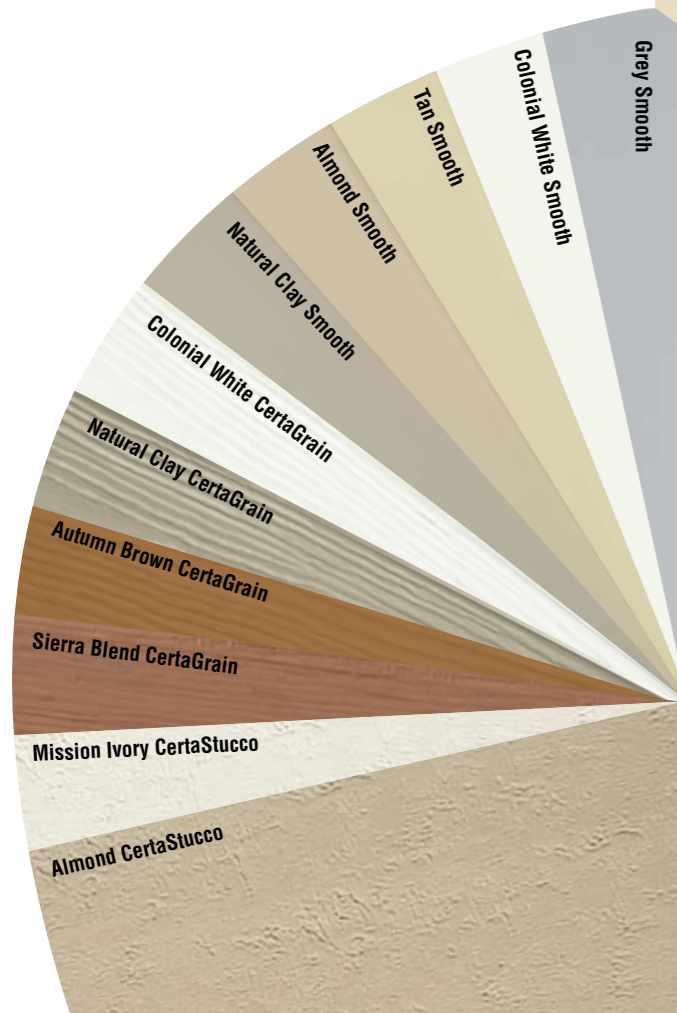

## An array of beautiful, long-lasting colors

Bufftech's broad color offering allows you to create a look that complements your home's exterior or blends into the natural surroundings. Choose from a variety of distinctive colors in smooth, woodgrain or stucco finishes.

CHESTERFIELD SMOOTH	
CHESTERFIELD CERTAGRAIN	
CHESTERFIELD CERTASTUCCO	
GALVESTON SMOOTH	
GALVESTON CERTAGRAIN	

Please note that colors shown may not be an exact match. Refer to product sample for accurate color.

## Colors & Textures

Industry-leading  
Colors and  
Textures

Chesterfield  
CertaGrain in  
Sierra Blend

Chesterfield CertaGrain in Natural Clay

Chesterfield Smooth Convex

Galveston CertaGrain in Sierra Blend

Galveston Smooth in Tan